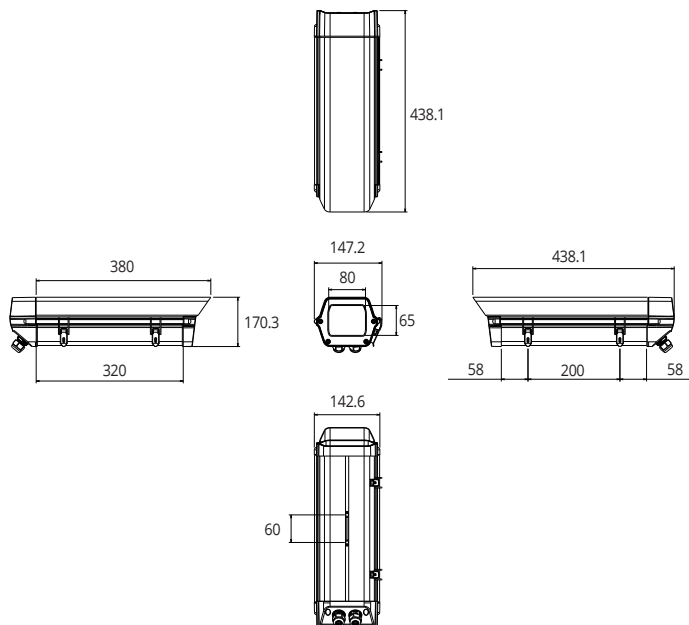

# Adapter Plate

		Adapter Plate		
		DA-BM1100	DA-AP2000	DA-AP3000
Model				
SPECIFICATION				
Material		Aluminum	Aluminum	Steel
Color		White	White	Natural
Size	mm	Ø154 x 50 (H)	Ø166 x 12.8 (H)	Ø138 x 3 (H)
	inch	Ø6.06 x 1.97 (H)	Ø6.5 x 0.5 (H)	Ø5.4 x 0.12 (H)
Weight		0.22kg (0.49lb)	0.19kg (0.42lb)	0.16kg (0.35lb)
DIMENSIONS : mm				
				
APPLICATION				
Relevant Mount		DA-CM1300, DA-CM1500, DA-WM1400	DA-MA2000	DA-MA2000
Relevant Model		DC-S3283WHX	DC-D4236X, DC-D4236RX	DC-D3233X-N, DC-D3233RX-N, DC-D6233X, DC-D6233RX

### SPECIFICATION

Material	Aluminum, Plastic	
Color	White	
Size	mm	438.1 (L) x 147.2 (W) x 107.3 (H)
	inch	17.25 (L) x 5.8 (W) x 4.23 (H)
Weight	1kg (2.20lb)	

### DIMENSIONS : mm

# Ceiling Mount

		Pole Mount	
		DA-CM2050	DA-CM2100
Model			
SPECIFICATION			
Material		Aluminum	Aluminum
Color		White	White
Size	mm	Ø99.5 x 308.1 ~ 518.1(L)	Ø99.5 x 150 ~ 192(L)
	inch	Ø3.92" x 12.13" ~ 20.4"(L)	Ø3.92" x 5.91" ~ 7.56"(L)
Weight		0.55kg (1.22lb)	0.4kg (0.88lb)
DIMENSIONS : mm			
			
APPLICATION			
Relevant Mount		DA-MA2100, DA-MA4200, DA-MA4300	DA-MA2100, DA-MA4200, DA-MA4300
Relevant Model		-	-